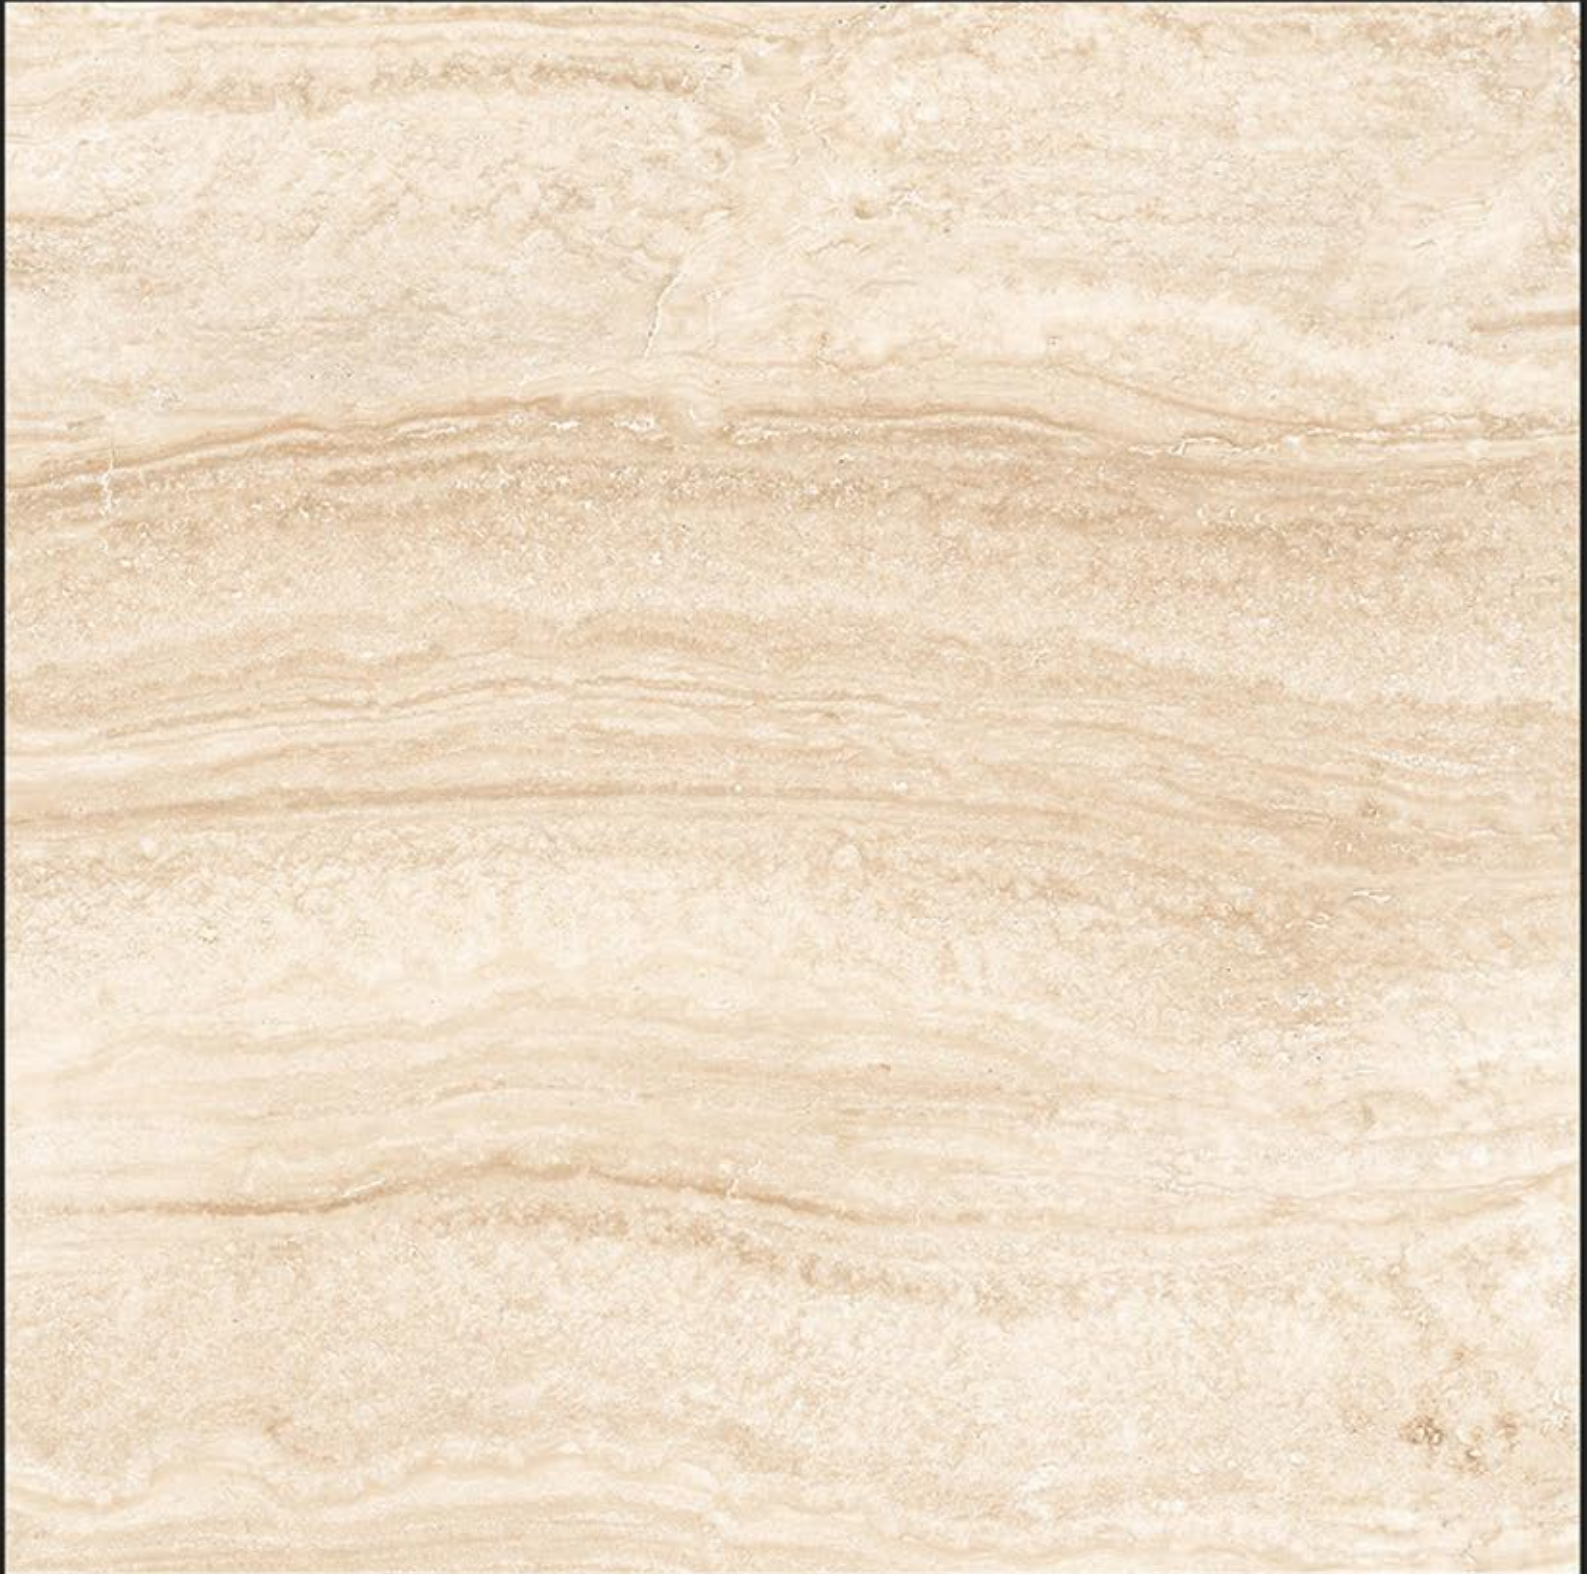

GRANITES

GLOSSY FINISH

QUIRO WHITE

600 x 600 mm

DIAAMOND

DIAAMOND

GRANITES

GLOSSY FINISH