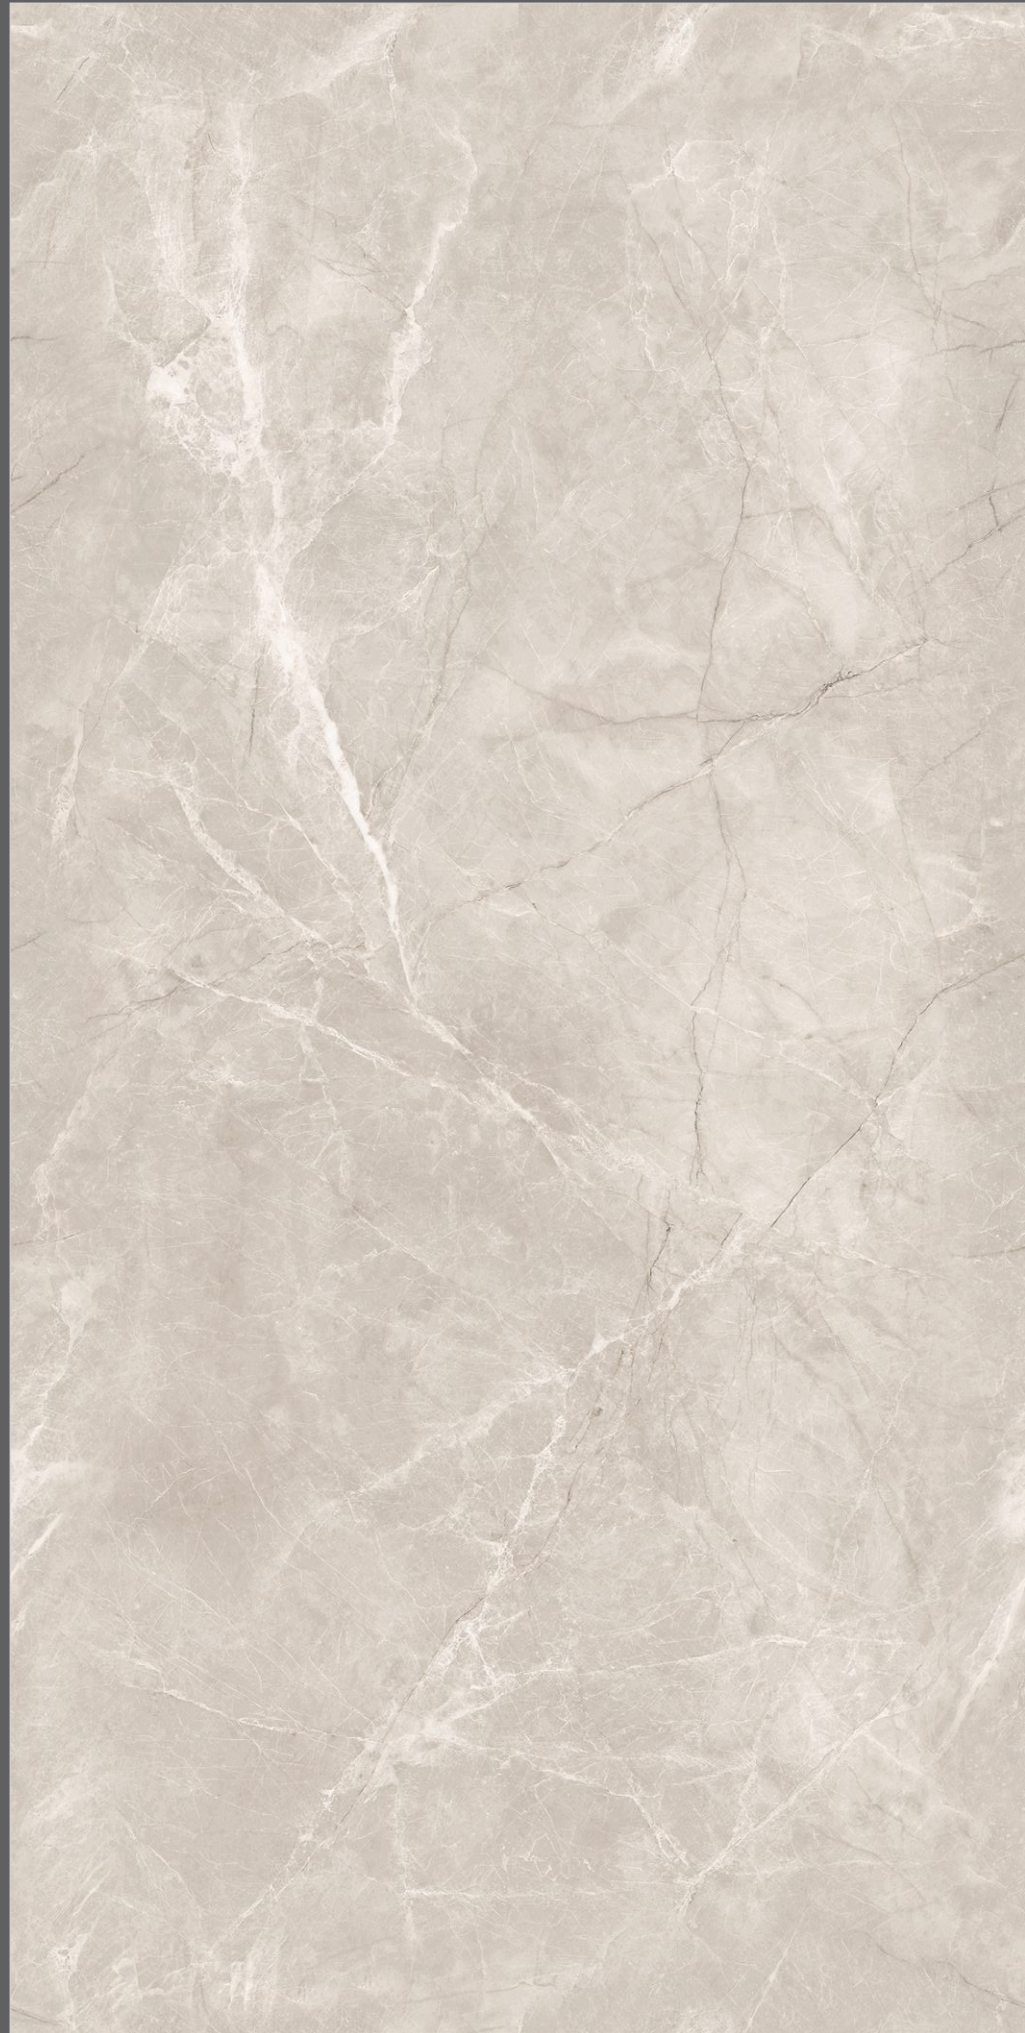

SEAMLESS
COLLECTION

STROME CREMA

SIZE:
80x160cm

FINISH:
GLOSSY

THICKNESS:
9mm

RANDOM:
6 Face