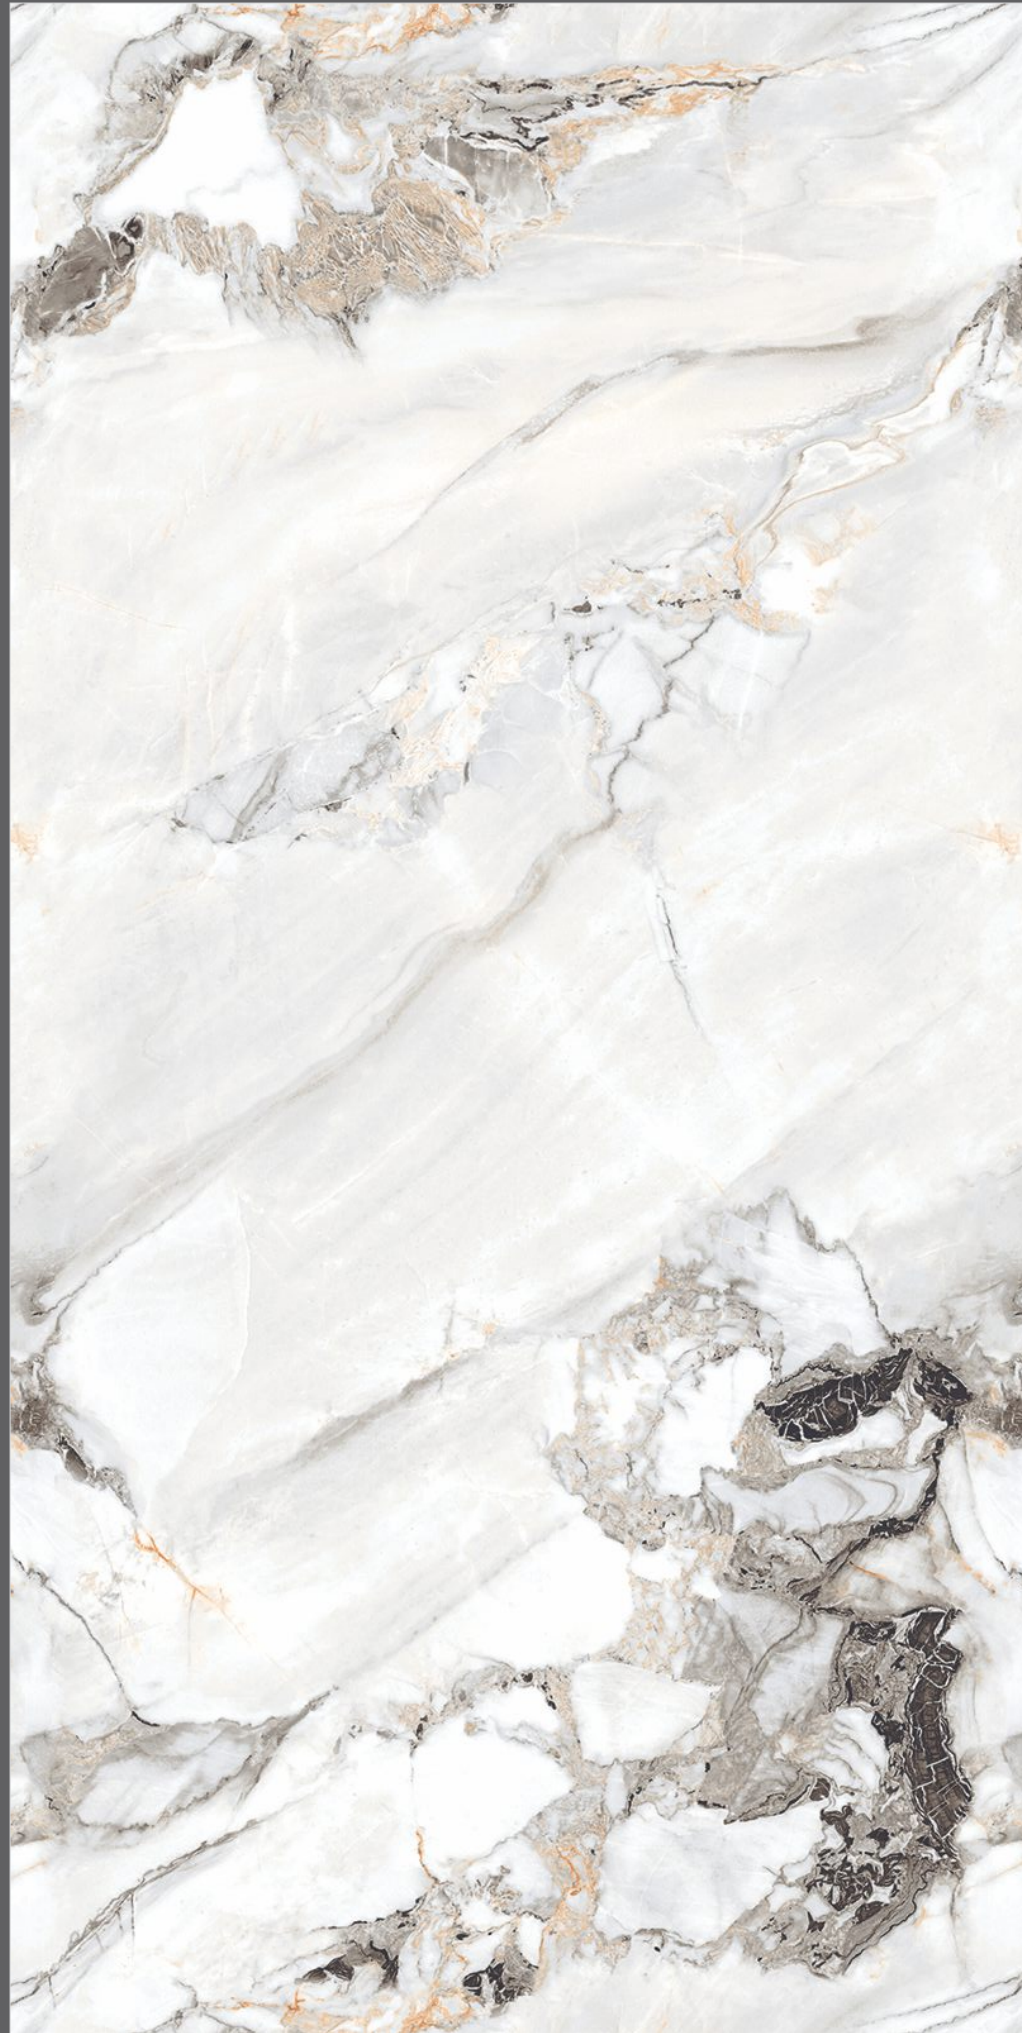

SEAMLESS
COLLECTION

ALICANTE_CREMA

SIZE:
80x160cm

FINISH:
GLOSSY

THICKNESS:
9mm

RANDOM:
3 Face

ALICANTE_CREMA

SEAMLESS
COLLECTION