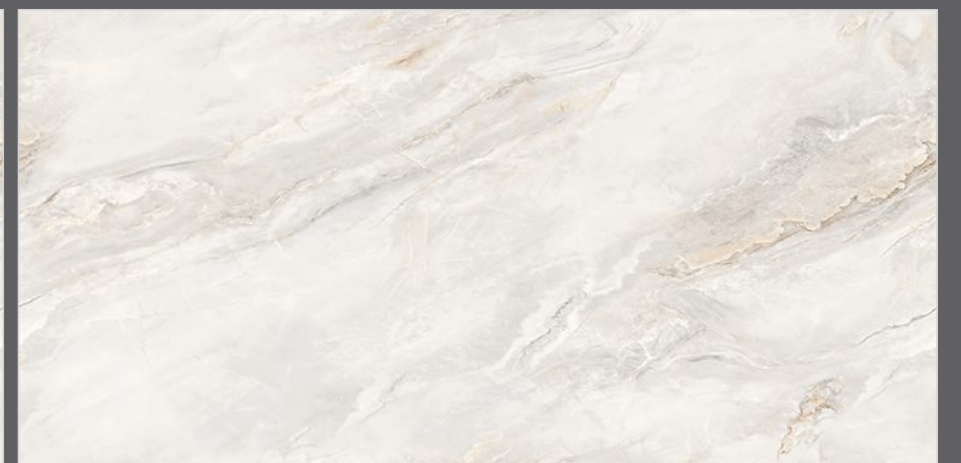

SIZE:
80x160cm

FINISH:
GLOSSY

THICKNESS:
9mm

RANDOM:
3 Face

NUVO ONYX GREY

SEAMLESS
COLLECTION

NABEL CREMA

SIZE:
80x160cm