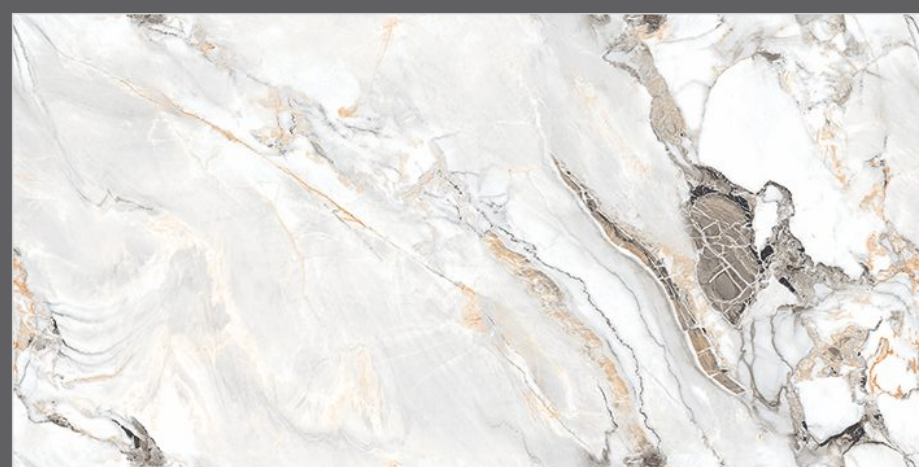

CARRARA SNOW

SIZE:
80x160cm

FINISH:
GLOSSY

THICKNESS:
9mm

RANDOM:
4 Face

CARRARA SNOW

SEAMLESS
COLLECTION

LIMESTONE