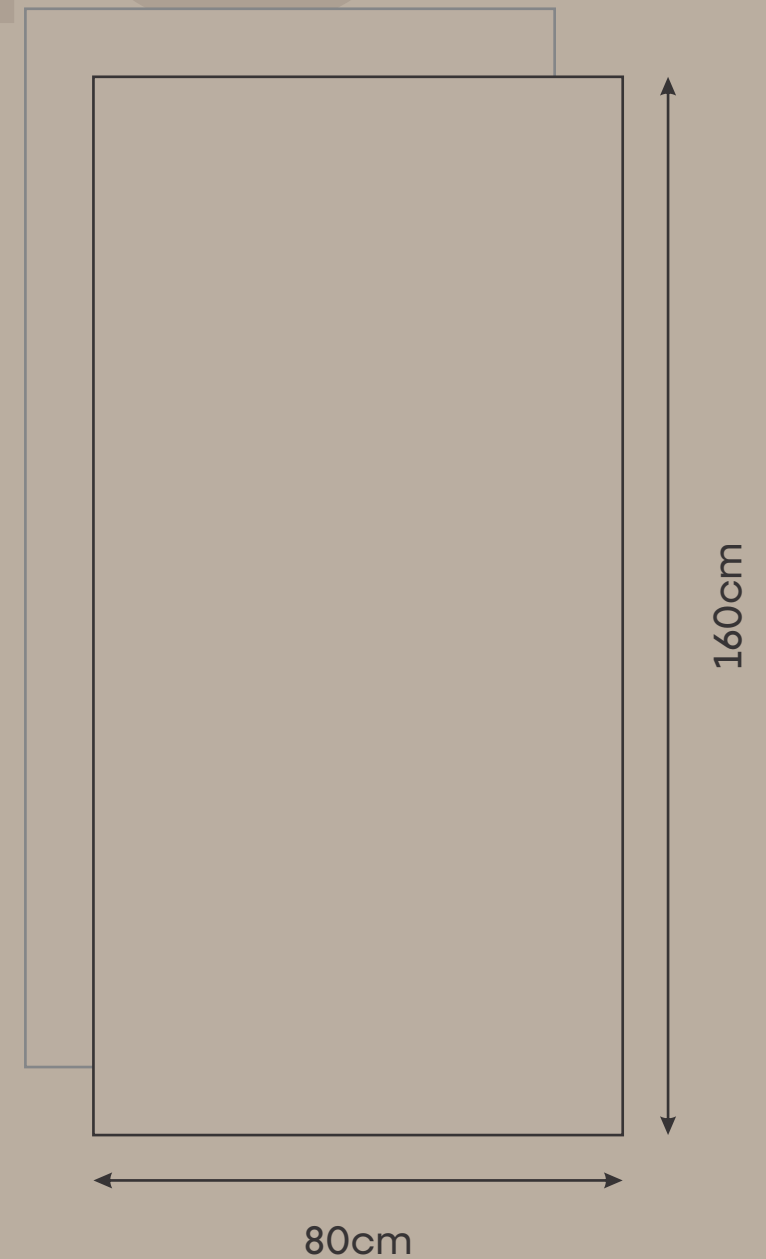

SEAMLESS COLLECTION

GLOSSY
BOOK. 23

80x160cm

Size

GLOSSY
SEAMLESS

**Crafted
with
Excellence**

**// REINVENTION
OF CERAMIC
ARTISTRY**

Bring home surfaces that give you a truly exceptional experience of modern living. These surfaces come in 800x1600mm size in Glossy finish to add beauty & character to your spaces.

SEAMLESS
COLLECTION

ARREZO BIANCO

SIZE:
80x160cm

FINISH:
GLOSSY

THICKNESS:
9mm

RANDOM:
3 Face

SEAMLESS
COLLECTION

ASKOW GREY

SIZE:
80x160cm

FINISH:
GLOSSY

THICKNESS:
9mm

RANDOM:
4 Face

SEAMLESS
COLLECTION

HAVRE LIGHT

SIZE:
80x160cm

FINISH:
GLOSSY