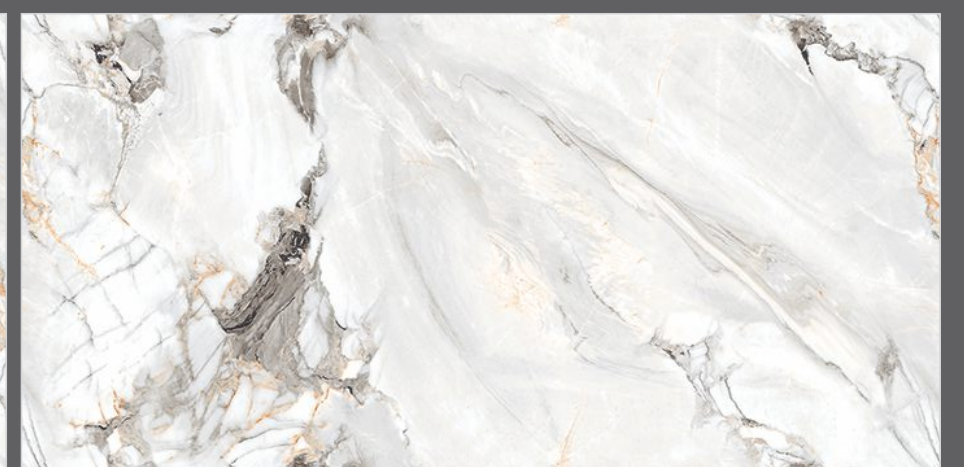

CARRARA SNOW

SIZE:
80x160cm

FINISH:
GLOSSY

THICKNESS:
9mm

RANDOM:
4 Face

CARRARA SNOW

SEAMLESS
COLLECTION

LIMESTONE