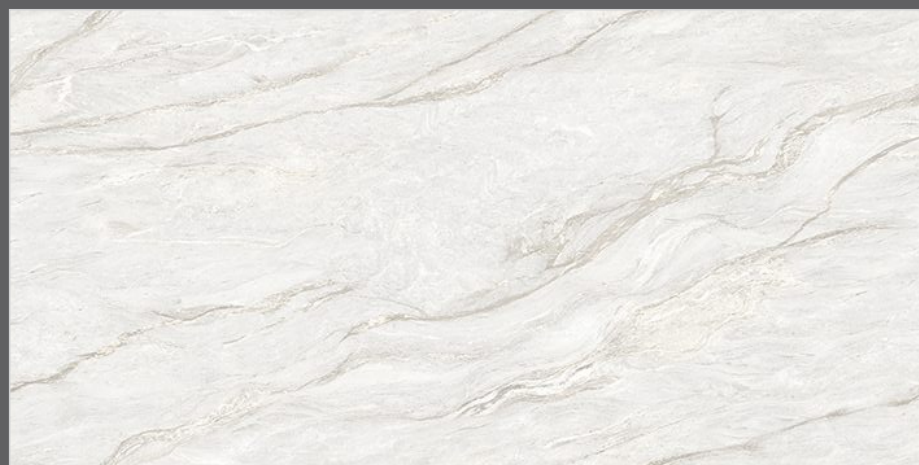

SEAMLESS
COLLECTION

PLATINUM BIANCO

SIZE:
80x160cm

FINISH:
GLOSSY

THICKNESS:
9mm

RANDOM:
4 Face