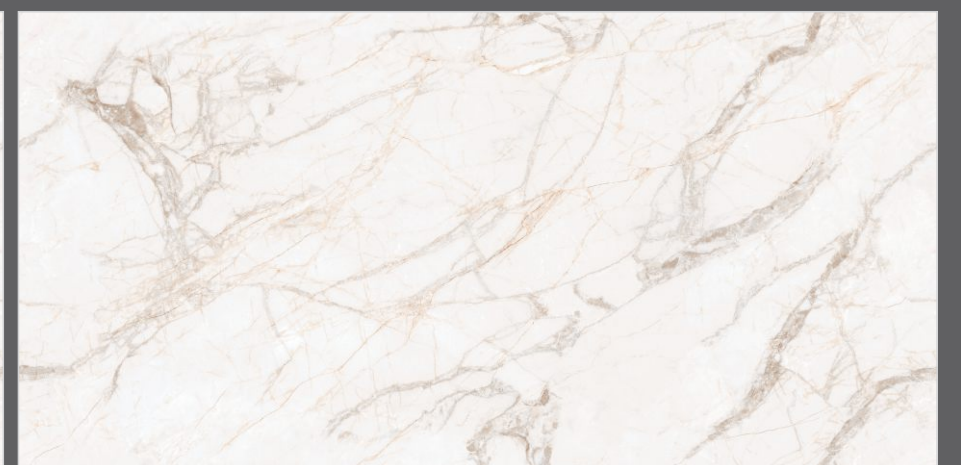

SIMPSON LIGHT

SEAMLESS
COLLECTION

WALSH BEIGE

SIZE:
80x160cm

FINISH:
GLOSSY

THICKNESS:
9mm

RANDOM:
4 Face

WALSH BEIGE