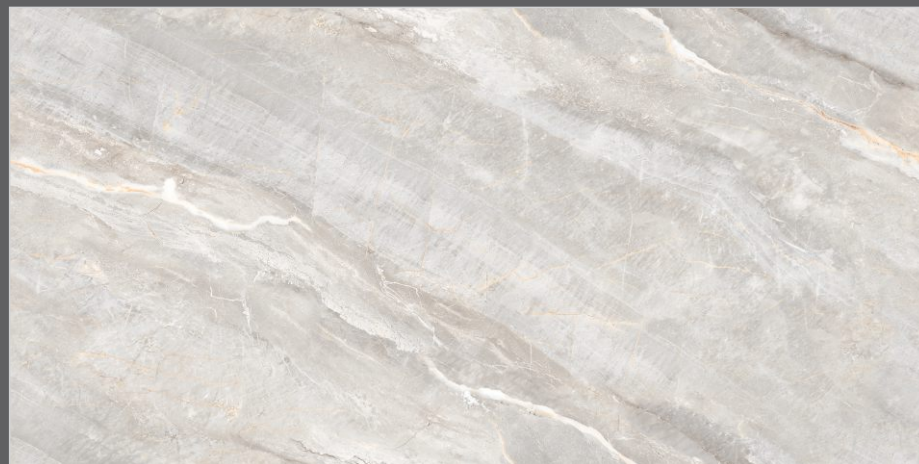

SIZE:
80x160cm

FINISH:
GLOSSY

THICKNESS:
9mm

RANDOM:
4 Face

SEAMLESS
COLLECTION

HAVRE LIGHT

SIZE:
80x160cm

FINISH:
GLOSSY