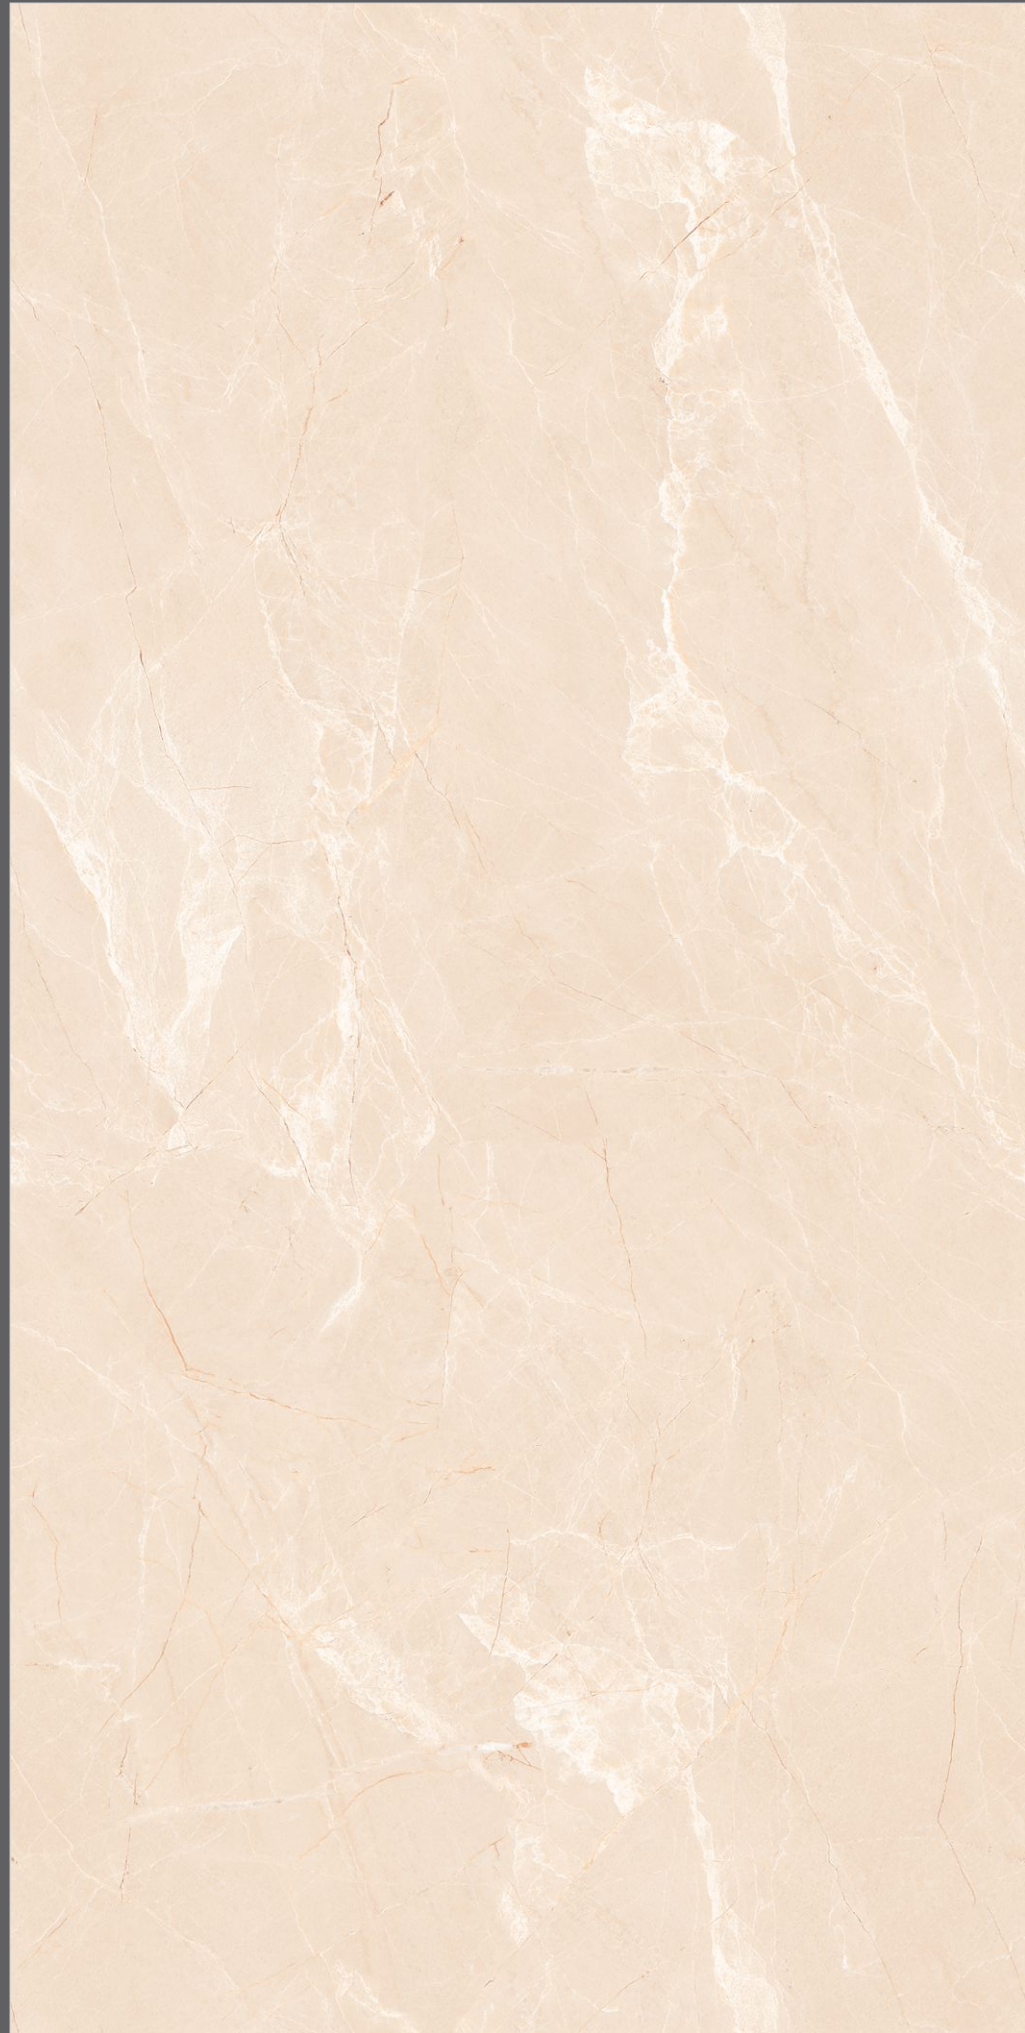

SIMPSON LIGHT

SEAMLESS
COLLECTION

WALSH BEIGE

SIZE:
80x160cm

FINISH:
GLOSSY

THICKNESS:
9mm

RANDOM:
4 Face

WALSH BEIGE