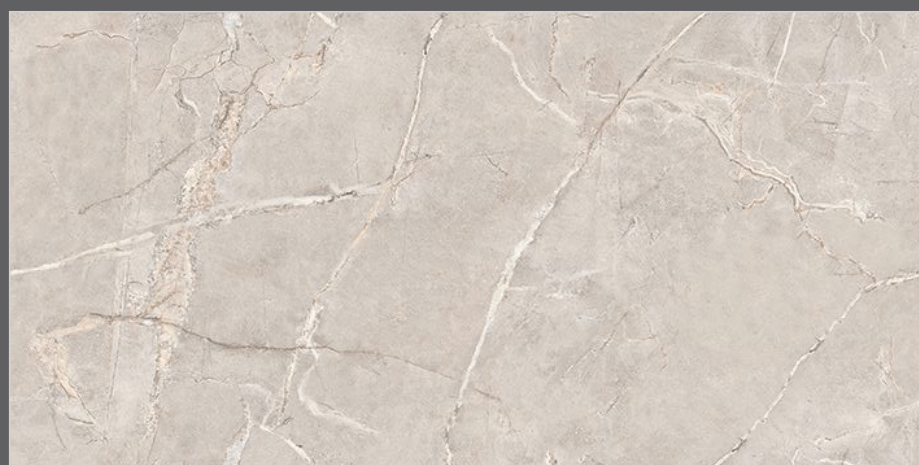

SEAMLESS
COLLECTION

SPIDER BIANCO

SIZE:
80x160cm

FINISH:
GLOSSY

THICKNESS:
9mm

RANDOM:
4 Face