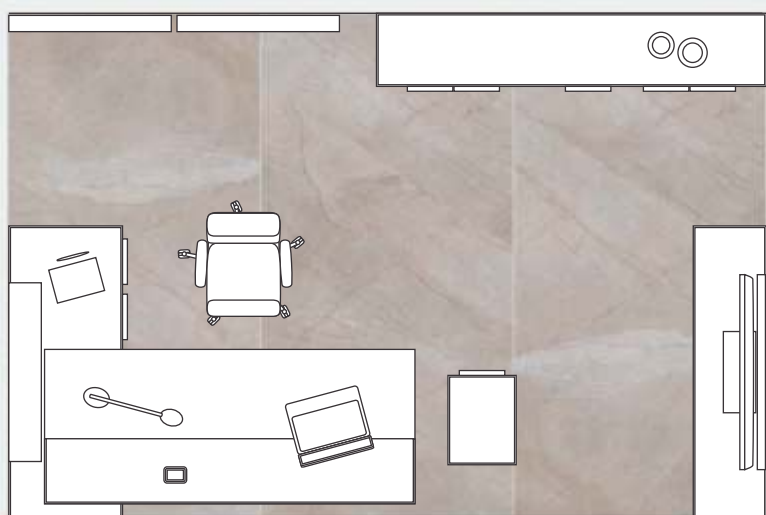

IDEAL FOR CRAFTSMANSHIP

Provides unmatched project flexibility and great aesthetic value to the execution of an idea.

2 Sizes

3 Finishes

9mm Thickness

Actual Size:
1198x2398mm
120x240cm

LET PRACTICABILITY COMPLIMENT AESTHETICS

Counter top

size:
80x240cm

Office area

size:
120x240cm

Bathroom area

size:
80x240cm

Living area

size:
80x240cm