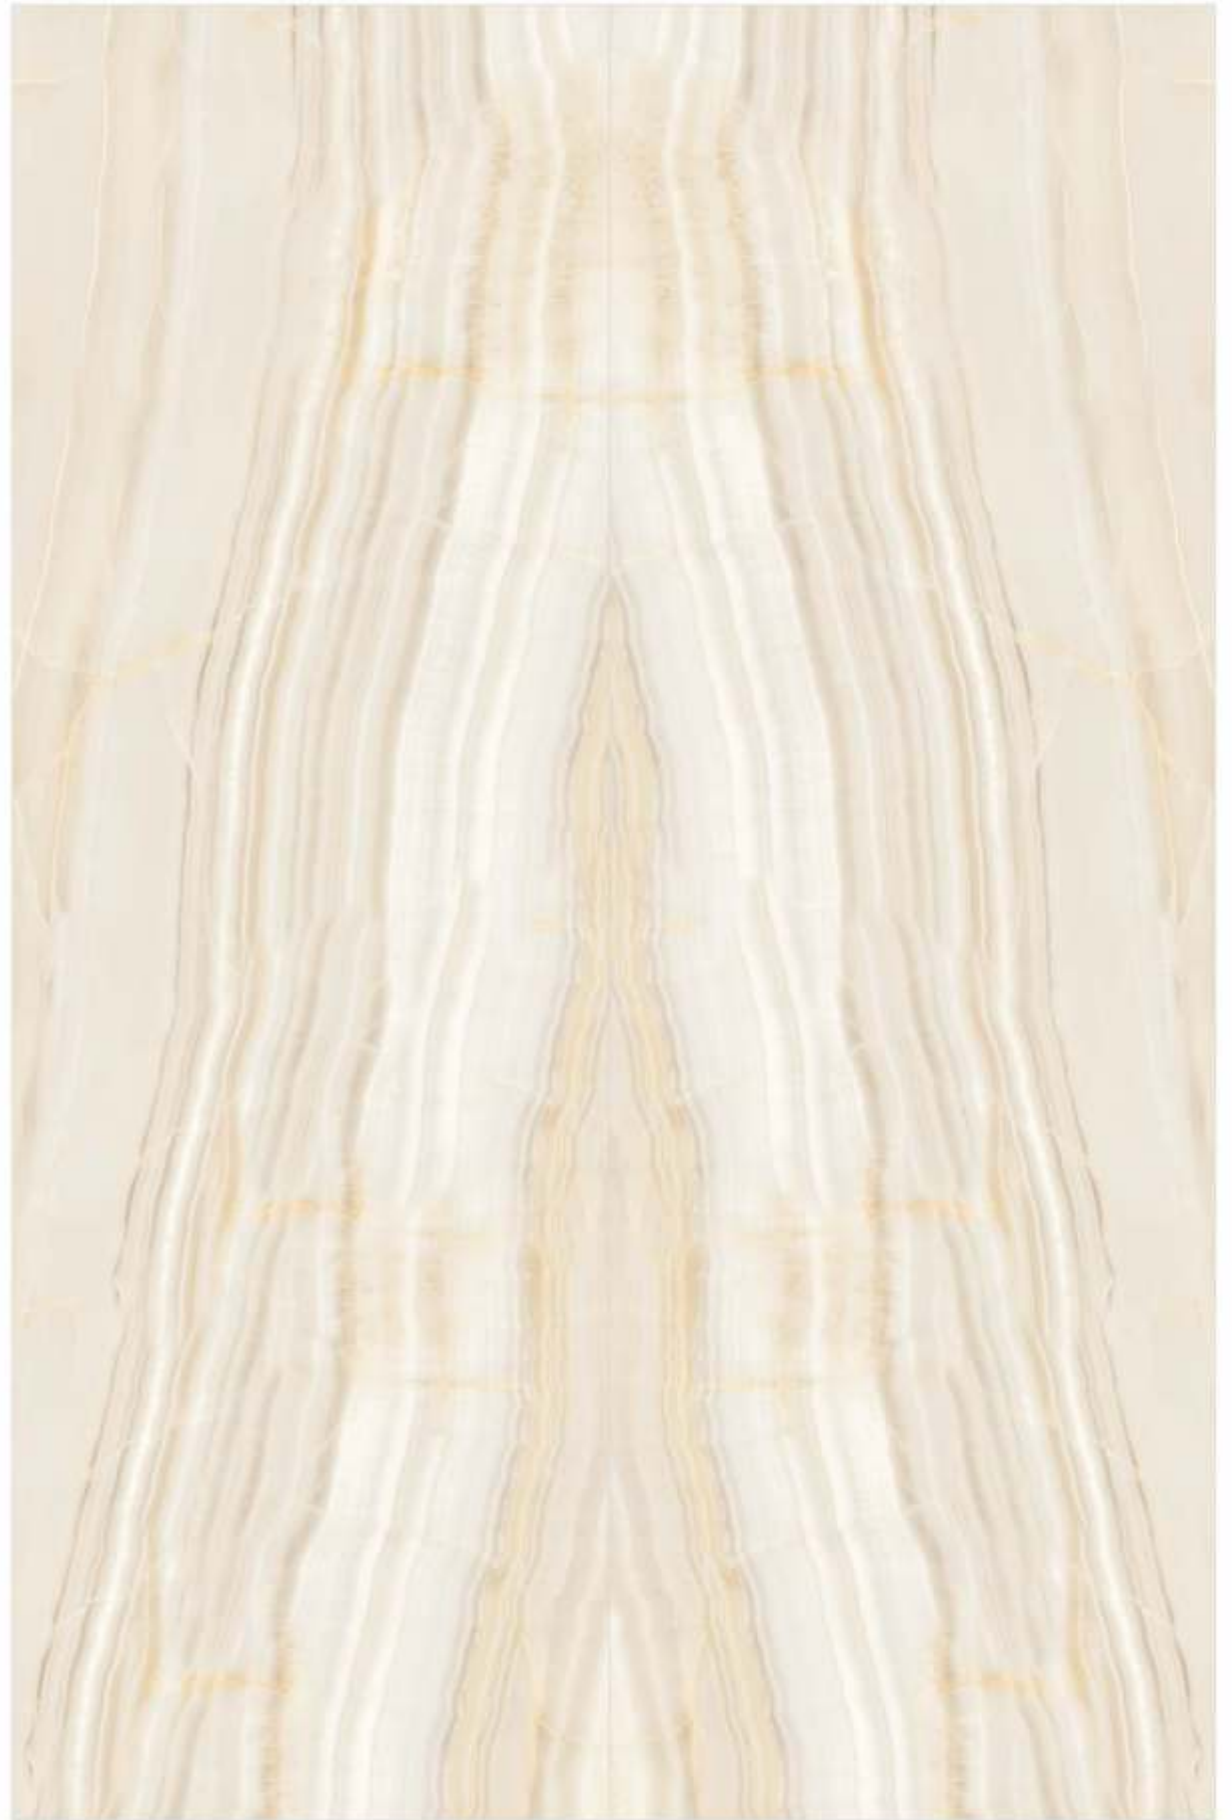

Floor: EMPERADOR FUME

Actual Size:
798x2398mm
80x240cm

Finish:
Flat Polish, Silk Polish

Finish:
Flat Polish, Silk Polish

Wall & Floor: TIGER ONYX BOOKMATCH

Finish:
Flat Polish,
Silk Polish

Actual Size:
798x2398mm
80x240cm