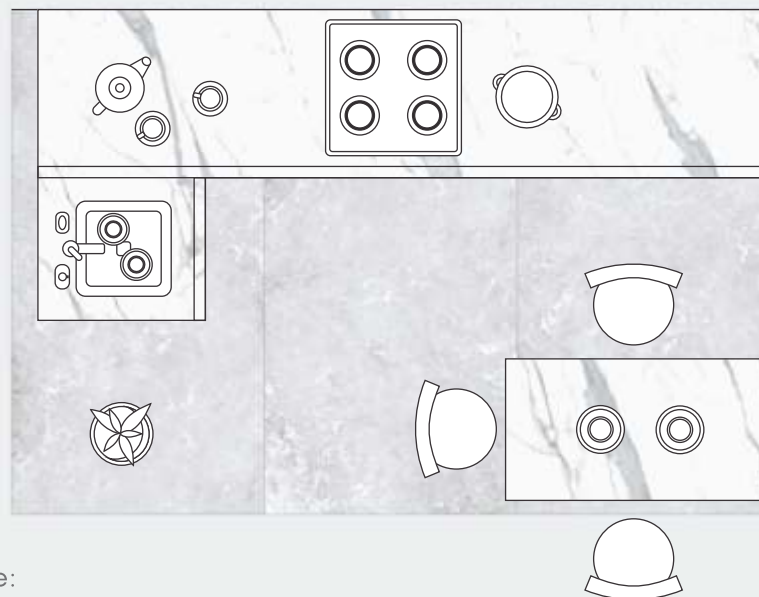

LET PRACTICABILITY COMPLIMENT AESTHETICS

Inspired by marble, SMART MARBLE collection stands out for its rich variety of shades & Designs, combined with unique finishes that evokes the very essence of fine stones. Synonymous with exclusive elegance, the collection is designed for use in indoor residential walls & floors. It also stands out for the endless possibilities of usages as counter tops, Kitchen work tops, Door & Window seals, Furniture tops apart from both Ventilated & Non-Ventilated Facades.

Counter top

size:
80x240cm

Office area