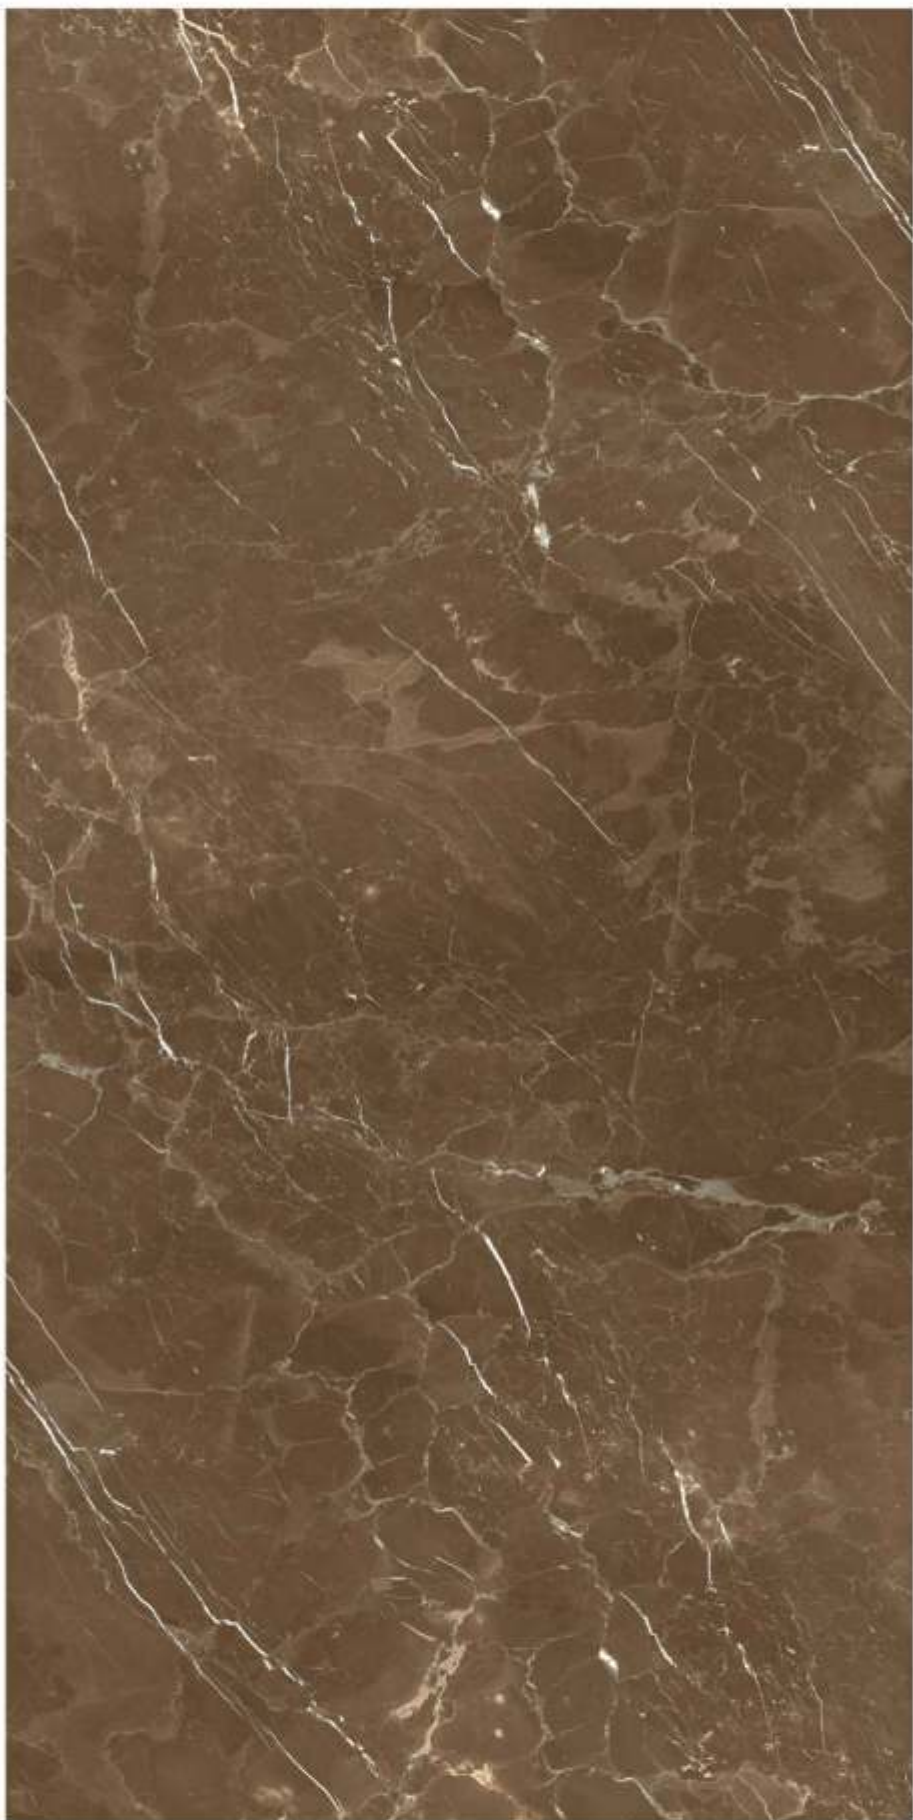

CHAMPION COFFEE

Actual Size: 1198x2398mm / 120x240cm

Finish: Flat Polish, Silk Polish

Random Face