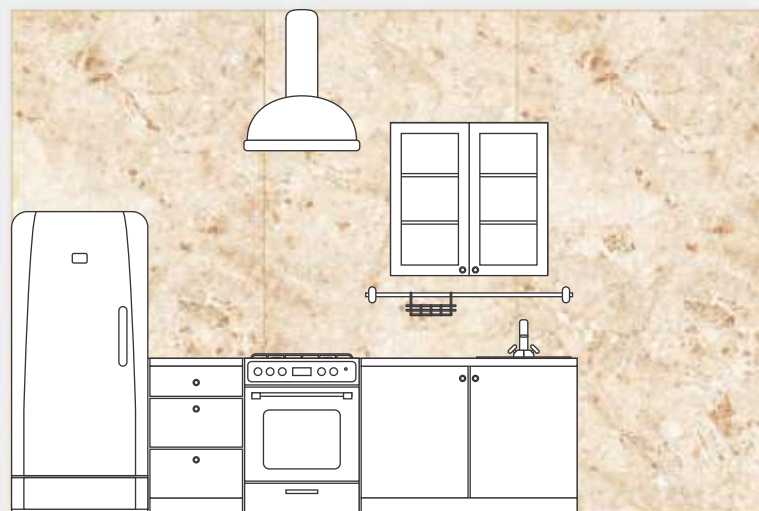

Kitchen area

size:
120x240cm

B A

-
-  | LARGE SIZE
 -  | RANDOM DESIGN
 -  | WALL APPLICATION
 -  | FLOOR APPLICATION
 -  | HIGH STRENGTH
 -  | WATER RESISTANT
 -  | FLEXIBLE BODY
-

A B

STATUARIO SMART BOOKMATCH