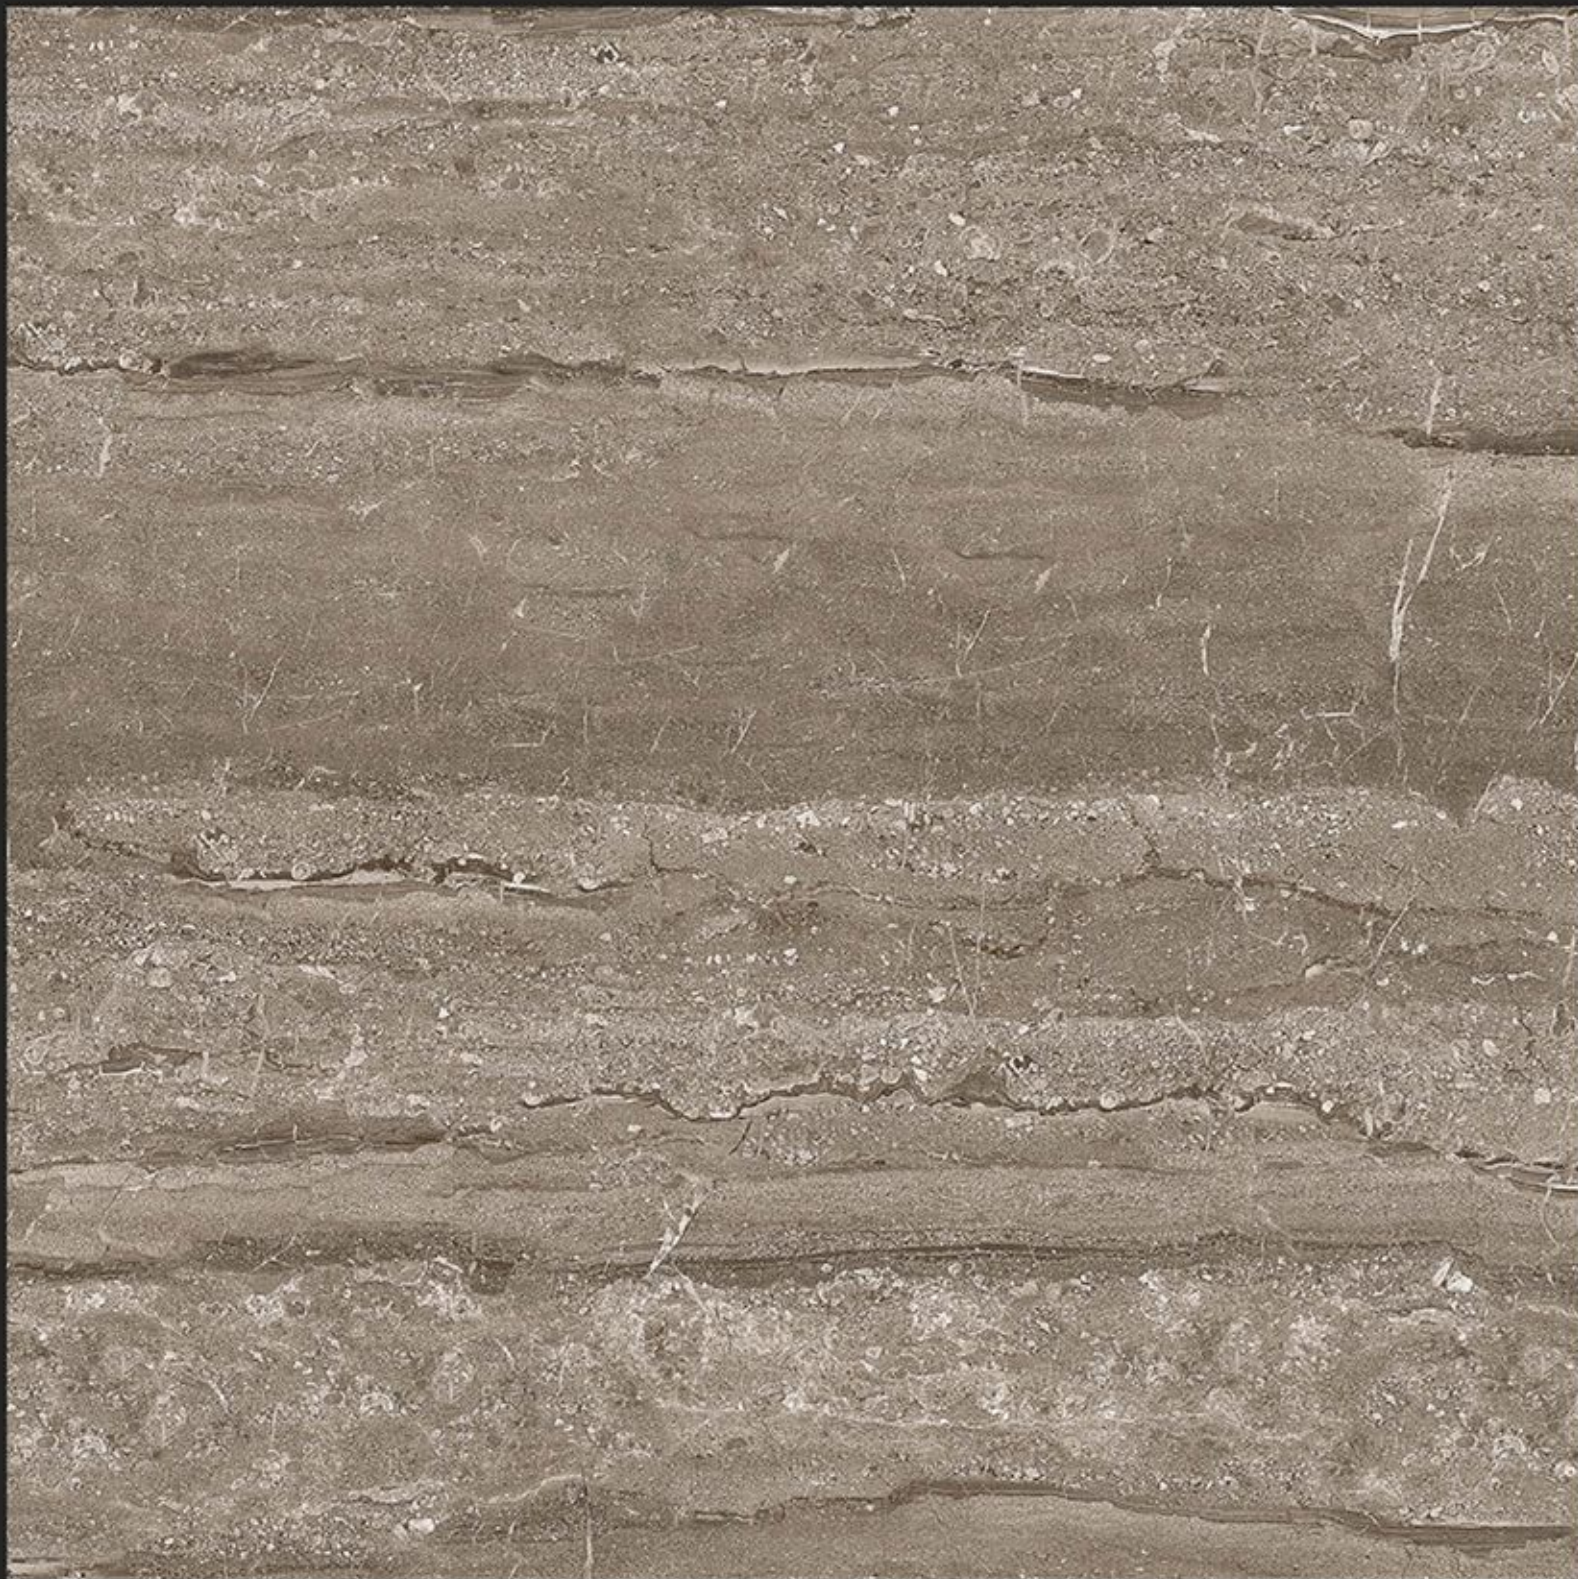

GRANITES

GLOSSY FINISH

FILITO VEINS

600 x 600 mm

DIAAMOND

DIAAMOND

GRANITES

GLOSSY FINISH