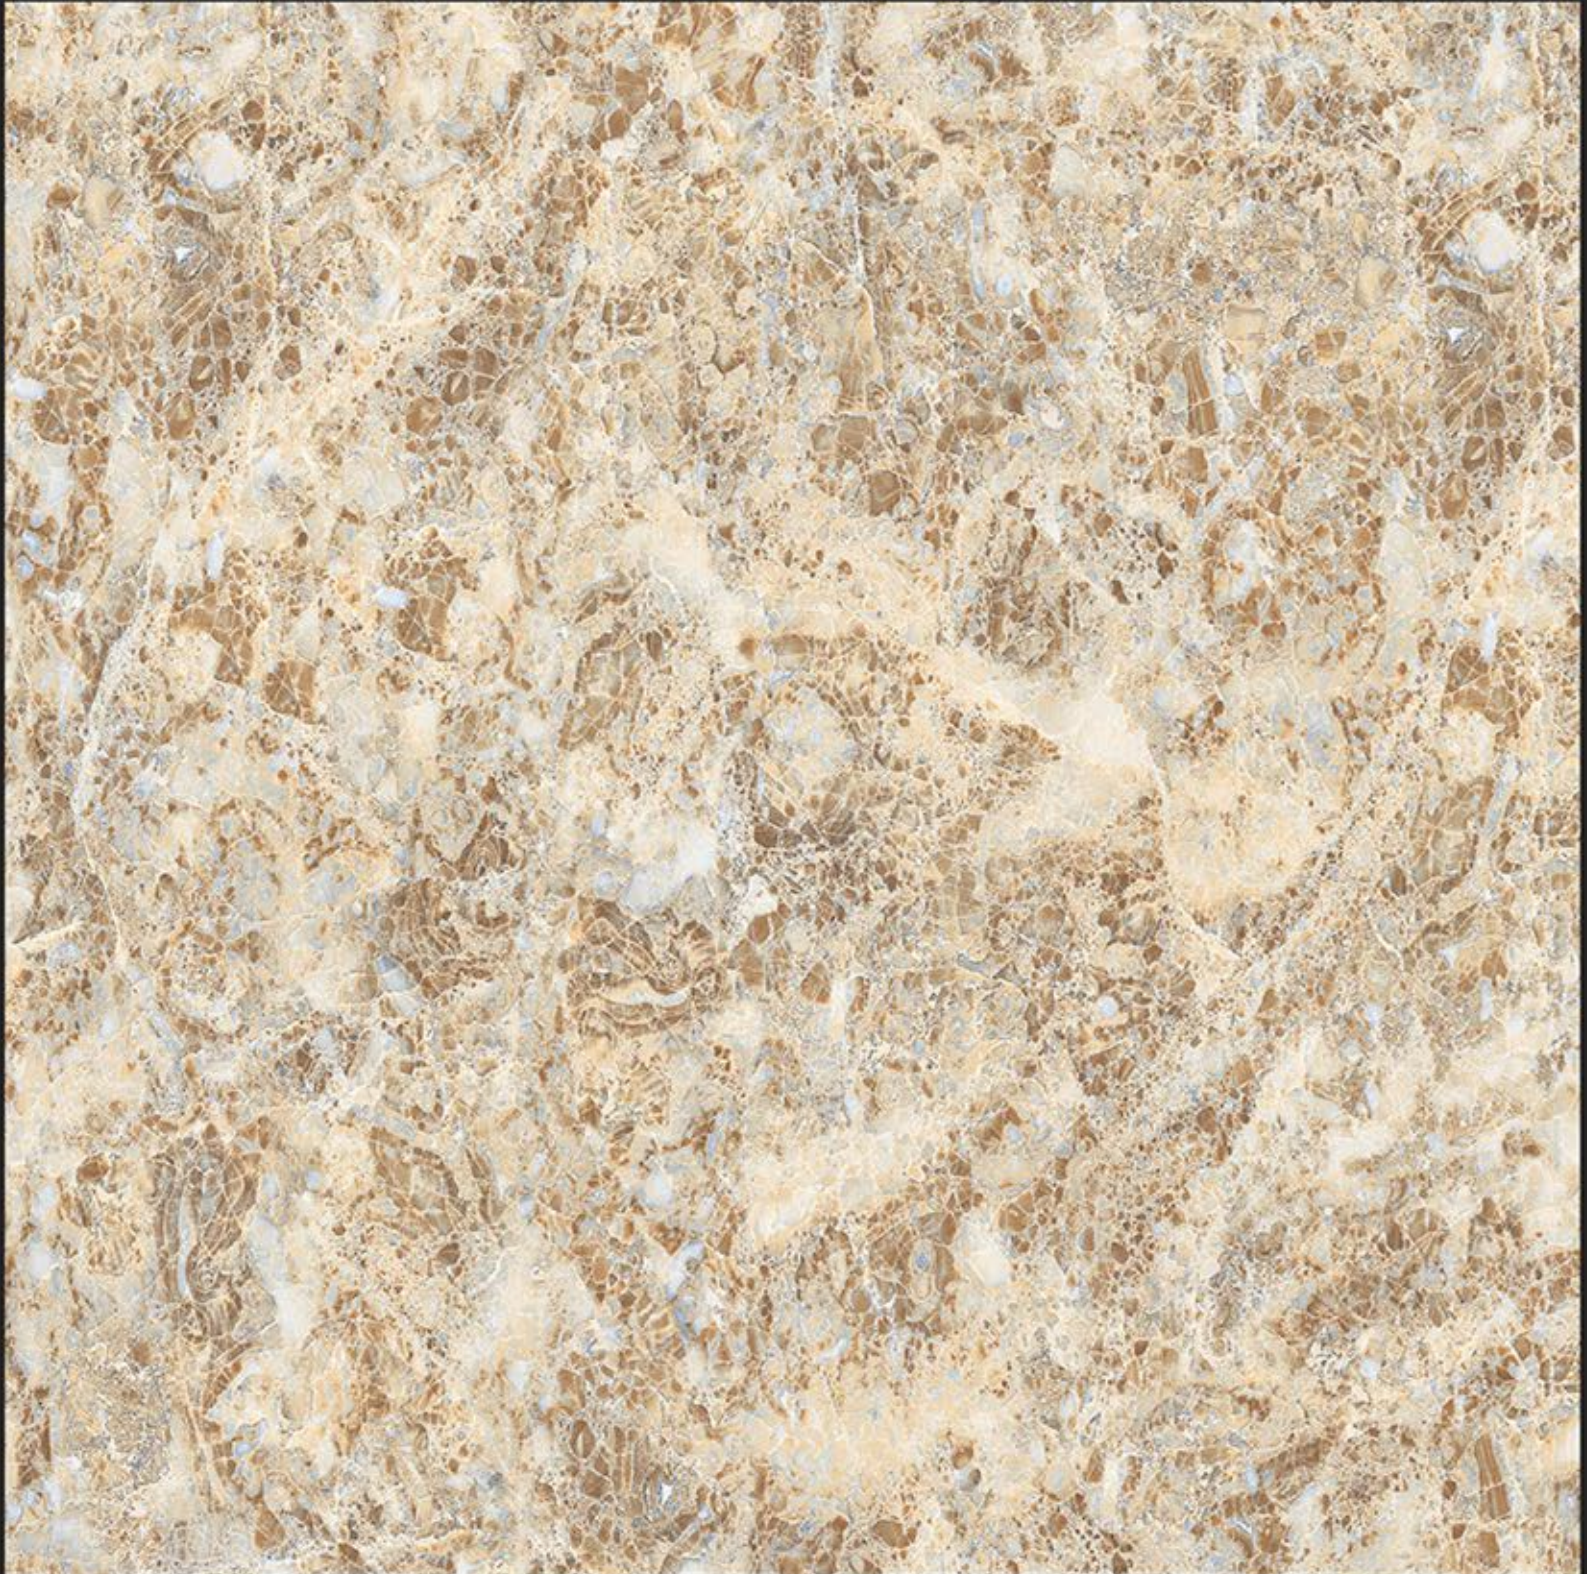

DIAAMOND
GRANITES

**GVT
TILES**

POLISHED
600
X
600

GLOSSY FINISH

DIAAMOND

DIAAMOND

GRANITES

GLOSSY FINISH