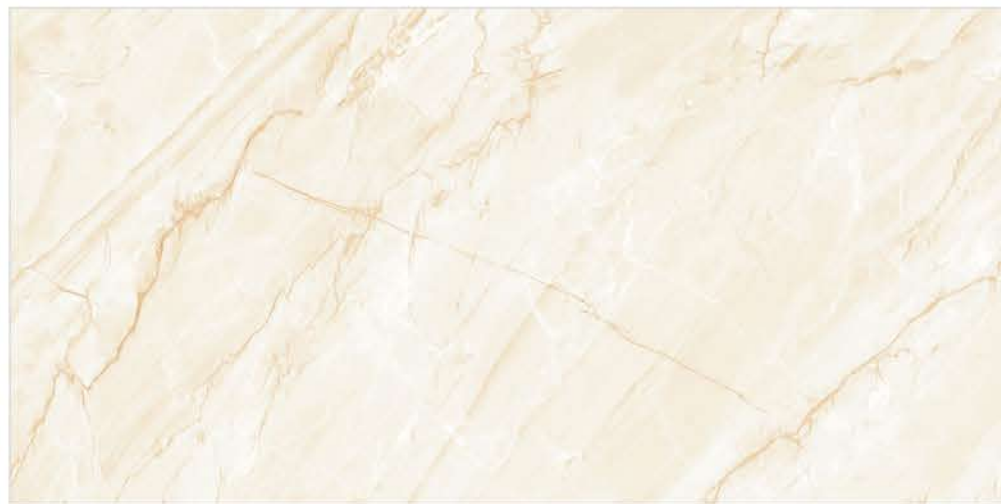

ISLAND CREMA