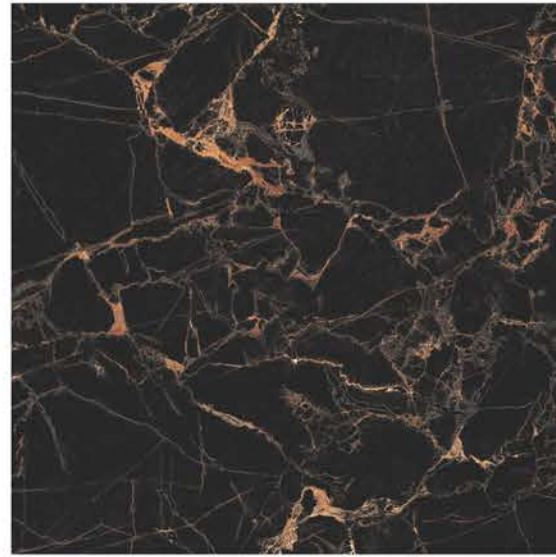

600X600mm

PORCELAIN GLAZED VITRIFIED TILES

WALL
TILES

FLOOR
TILES

DIGITAL
INKJET

HIGH
DEFINITION

RANDOM
DESIGN

FINISH
GLOSSY/MATT

BIDASAR