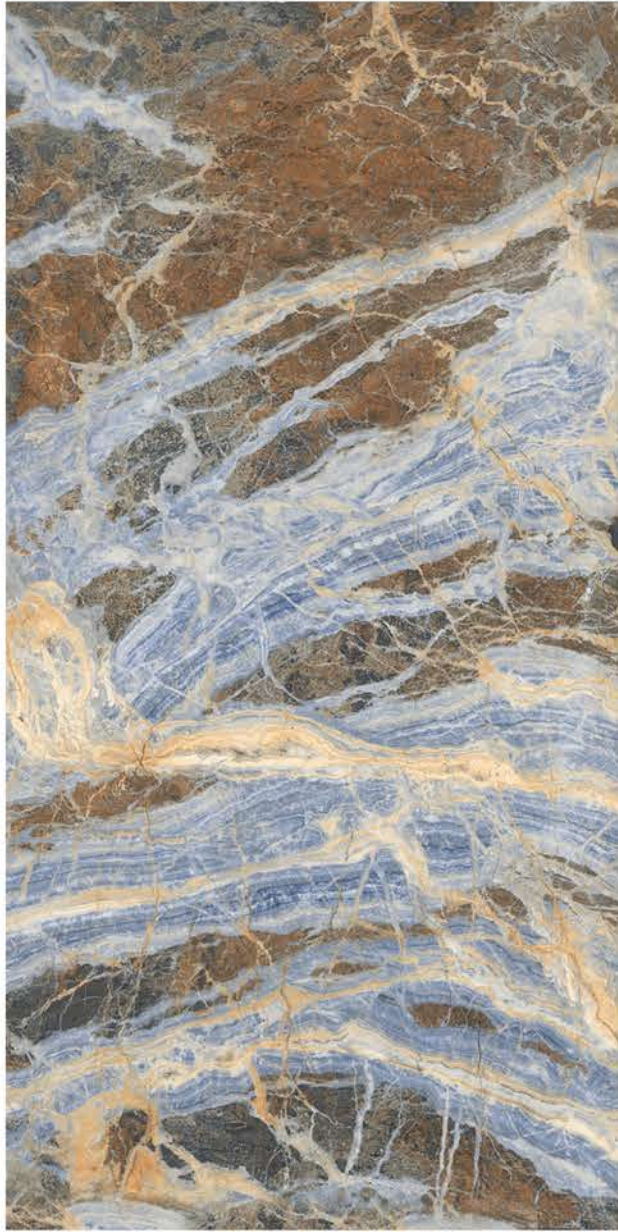

1200X2400mm

SLABS

WALL
TILES

FLOOR
TILES

DIGITAL
INKJET

HIGH
DEFINITION

RANDOM
DESIGN

FINISH
GLOSSY/MATT

RAINBOW ROCK