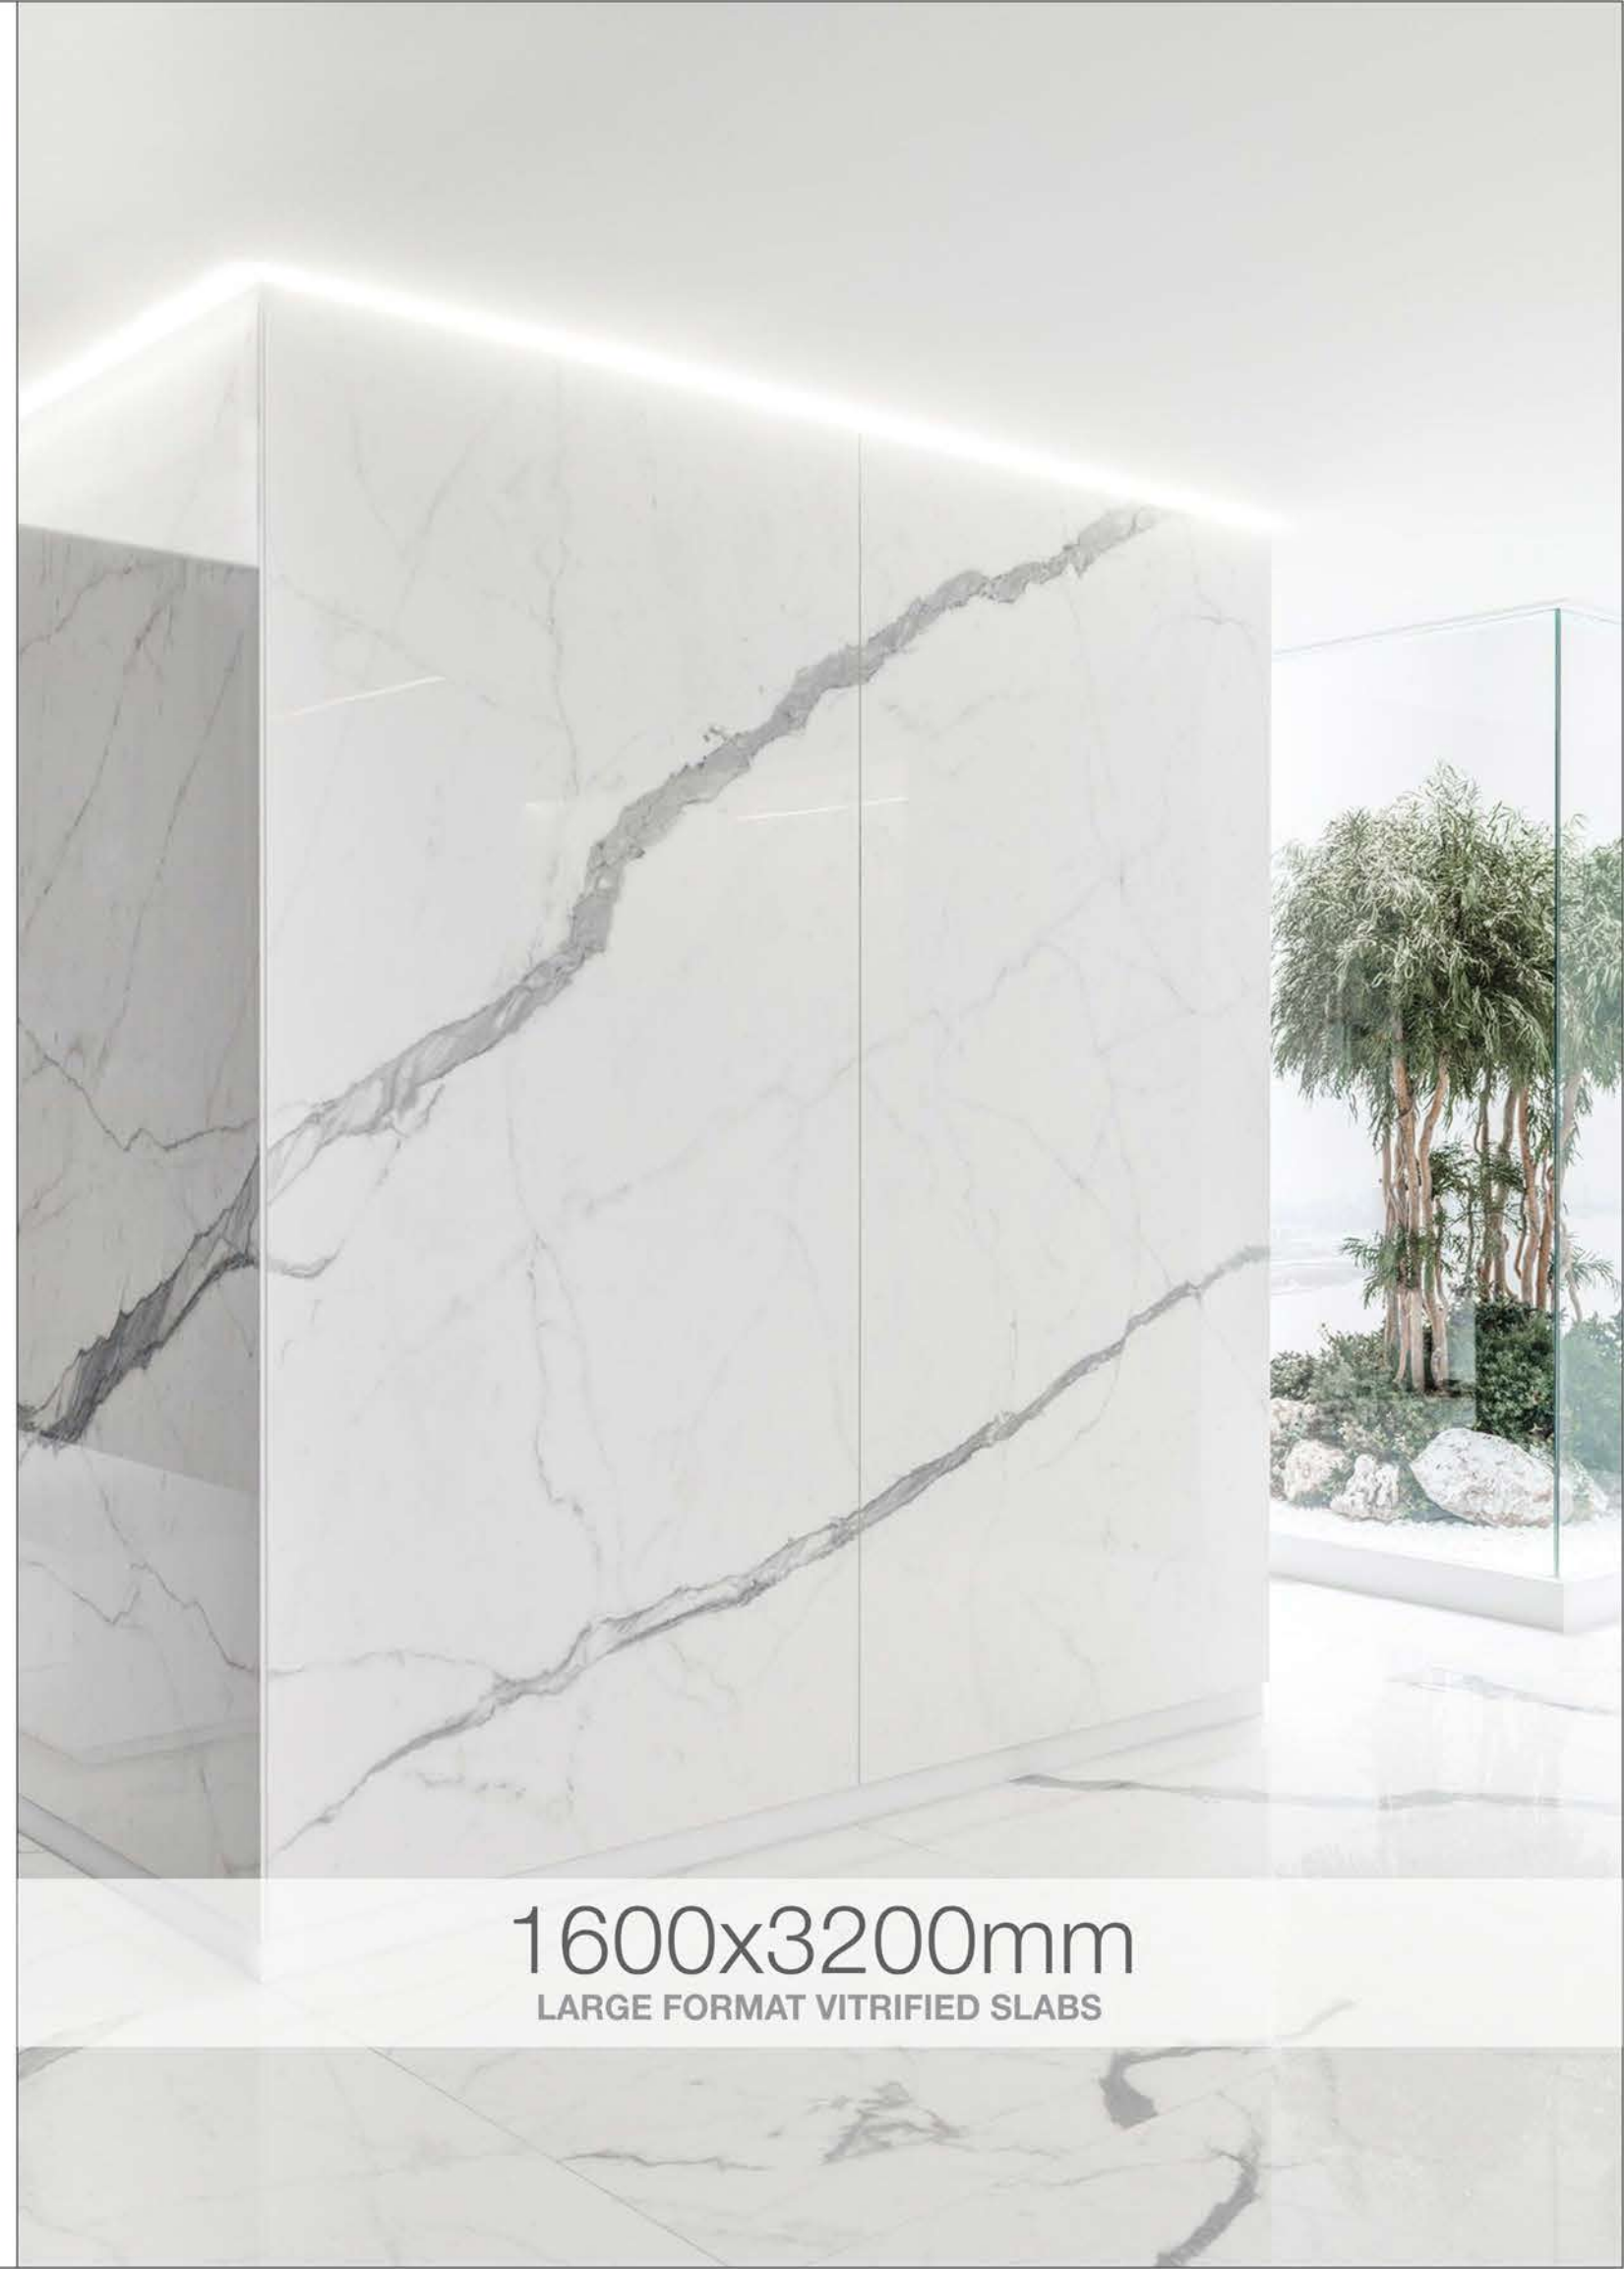

1600x3200mm
LARGE FORMAT VITRIFIED SLABS